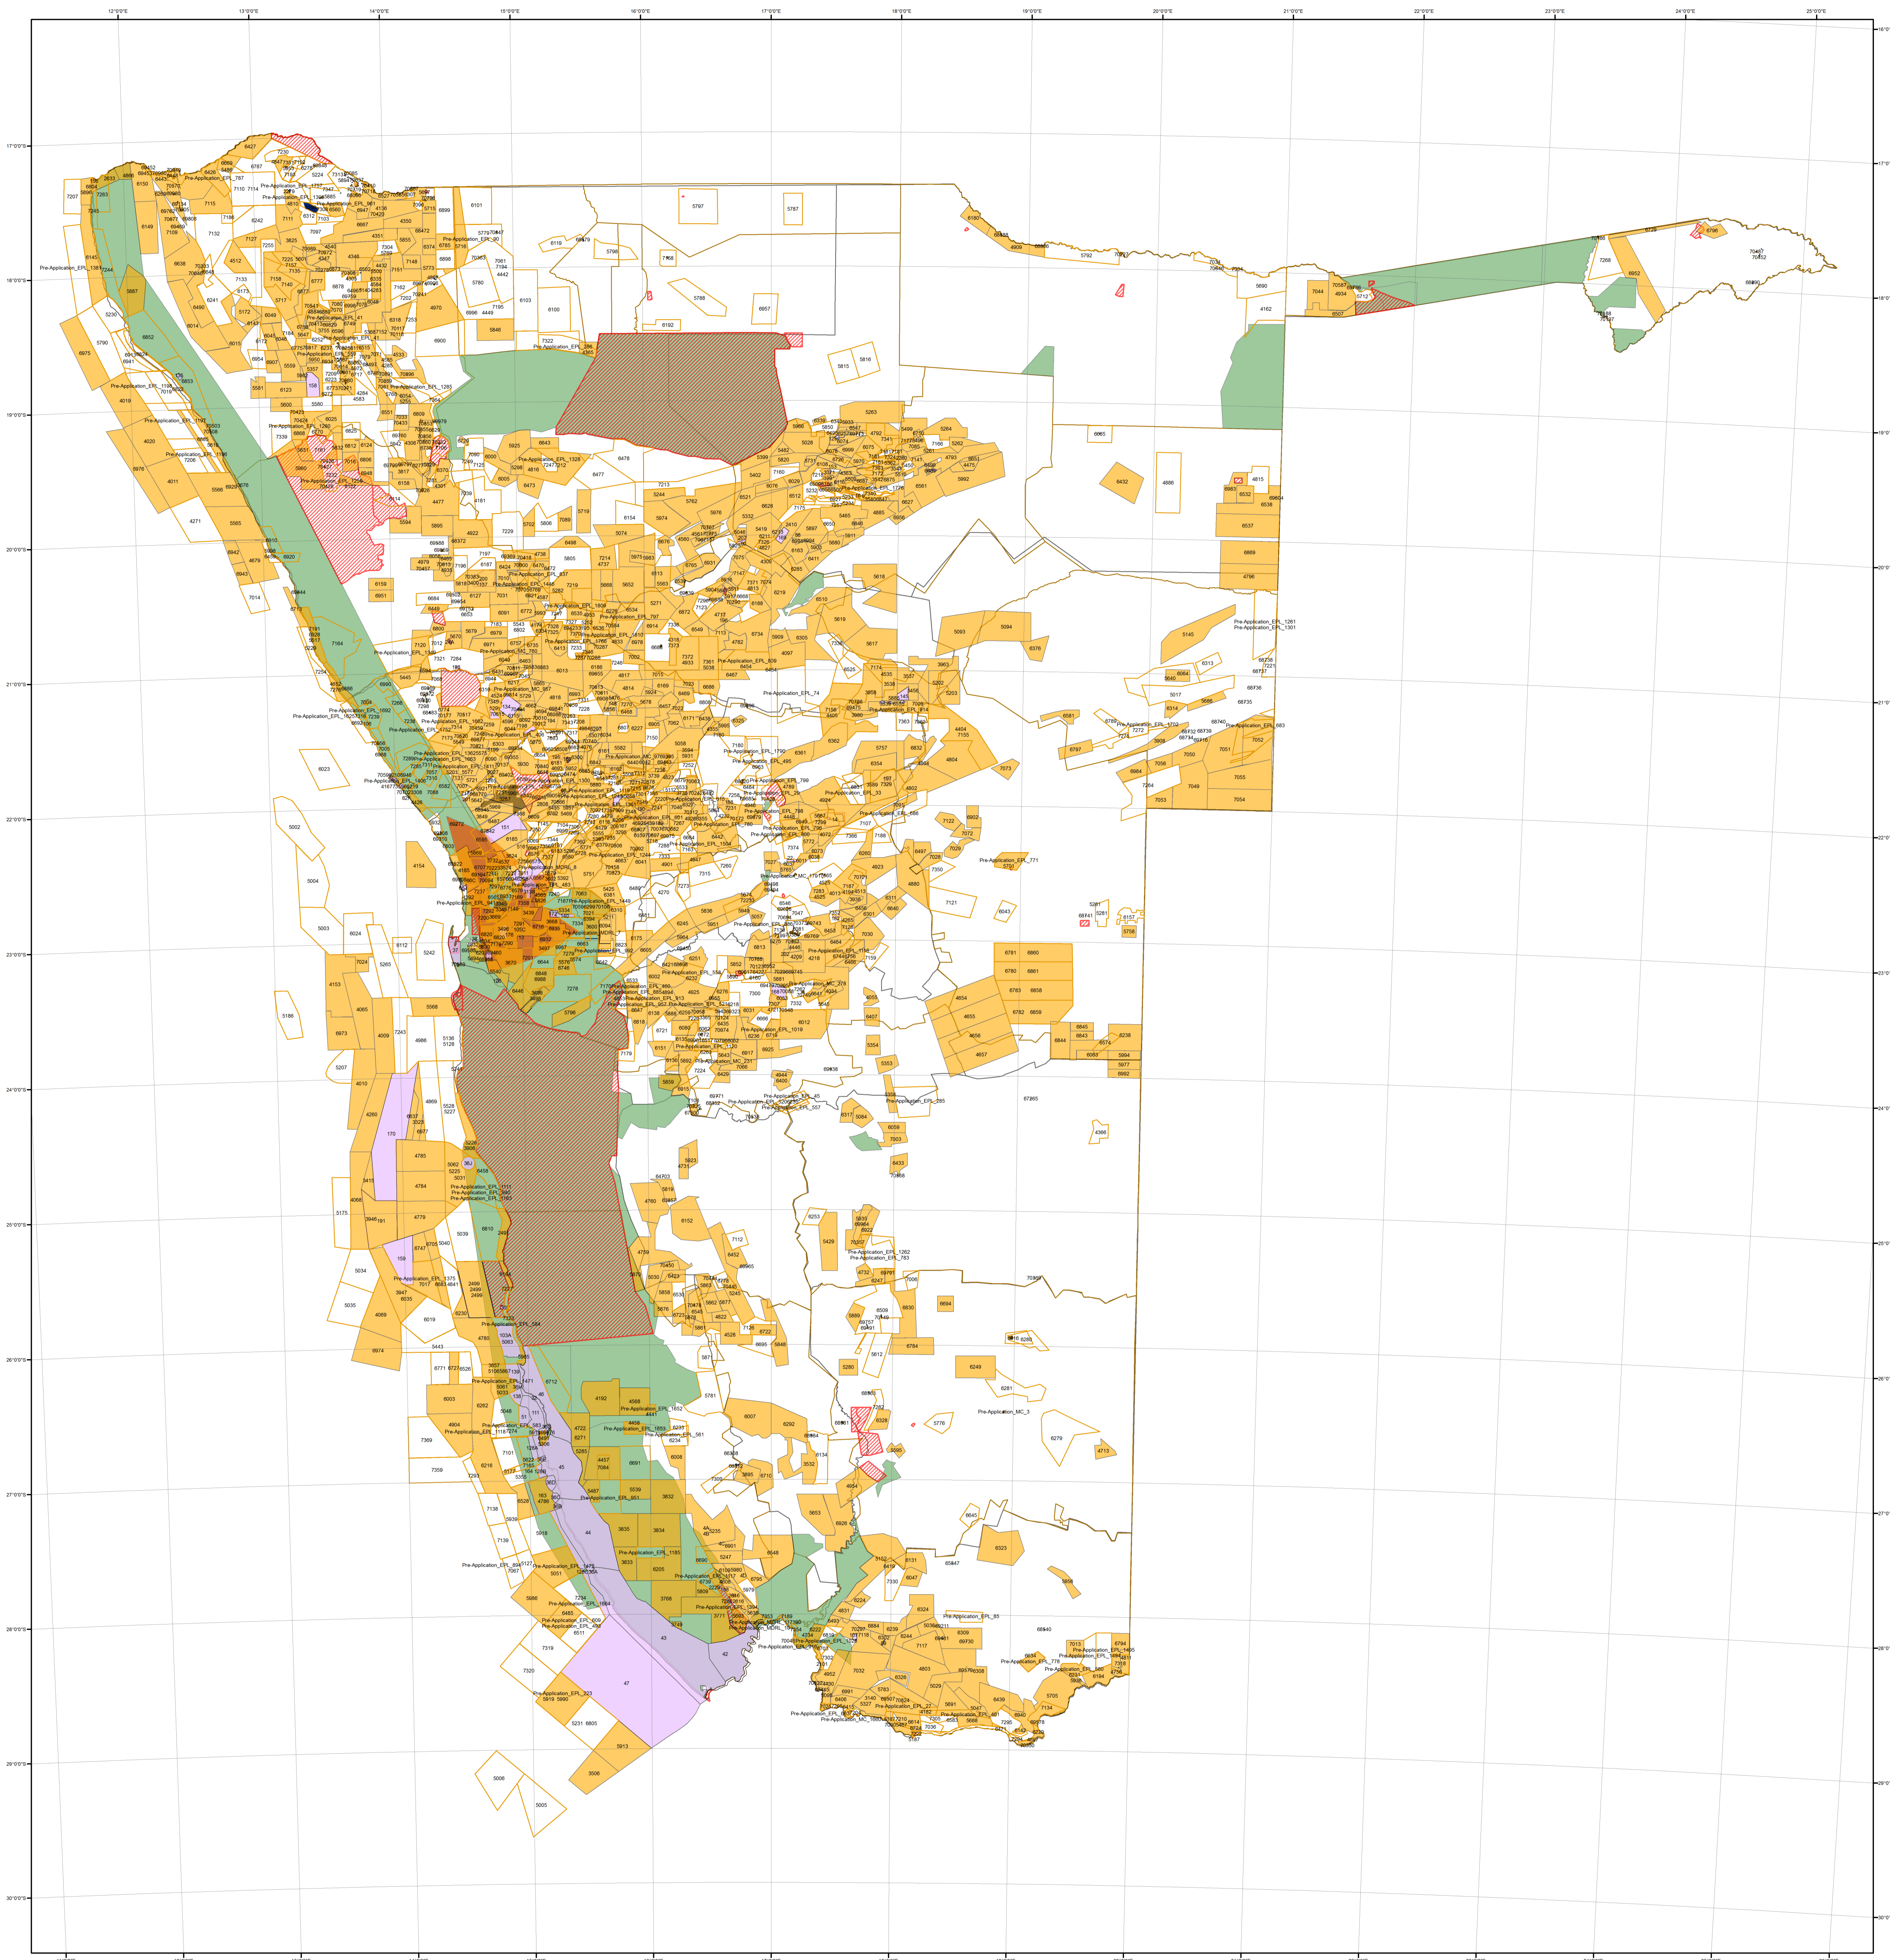

Current Namibian Licences (Ministry of Mines and Energy)

Date: 05/11/2018

Legend

	EPL - Application		ERL - Application		Withdrawn Area
	EPL - Active		ERL - Active		Environmentally Sensitive Areas
	ML - Application		RL - Application		District
	ML - Active		RL - Active		Region
	MC - Application		MDRL - Application		Division
	MC - Active		MDRL - Active		

1:2,000,000

Projection: Albers Conic Equal Area
Spheroid: Bessel 1841
Central Meridian: 17 Deg. E
Grid: Geographic Coordinates (Degrees)